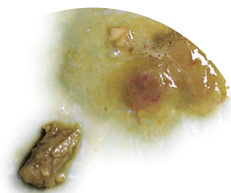

2.5

SOFT FORMED STOOL

Formed but soft. Cylindrical shape may be separated in
pellets or whole, with or without visible cracks.

3

SOFT UNFORMED STOOL

Mainly unformed with a small formed part or pasty unformed.
In some cases a cylindrical shape is visible, but is not
maintained due to the high humidity.

 **SMALL AND
MEDIUM BREEDS**

 **LARGE AND
GIANT BREEDS**

4

MOIST STOOL

Little consistency and no real shape. No visible liquid.

4.5

LIQUID FECES ASSOCIATED WITH SOFT STOOL

The main part of the stool is soft or liquid.

5

LIQUID STOOL

No texture.

FECAL SCORING SYSTEM FOR DOGS

DIRECTIONS FOR USE

Score stools individually **from 1 (formed and dry) to 5 (liquid)**.
When consistency of the stools is not homogenous, record the higher score.

The outside is very dry and the inside is almost dry.
Leaves no residue on the ground when picked up.

2.5

CLEARLY DEFINED SHAPE WITH VISIBLE CRACKS

It leaves very little residue on the ground when picked up.